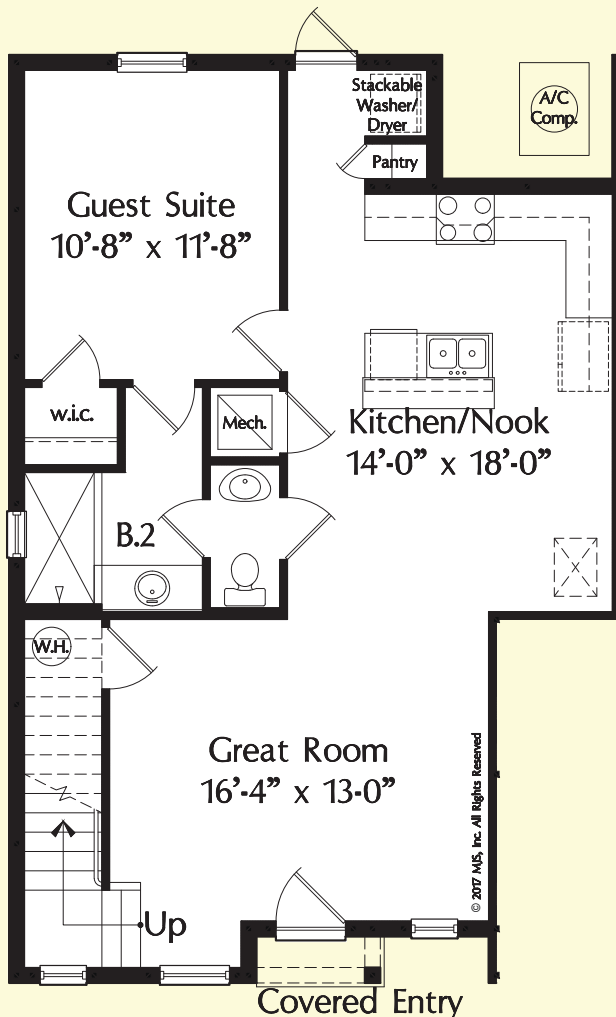

GROVE IB

4 BEDROOM, 3 BATH

LIVING

1st floor:	908 SF
2nd floor:	703 SF
TOTAL LIVING:	1,611 SF
Entry:	11 SF
Garage:	0 SF
TOTAL AREA:	1,622 SF

First Floor

Second Floor